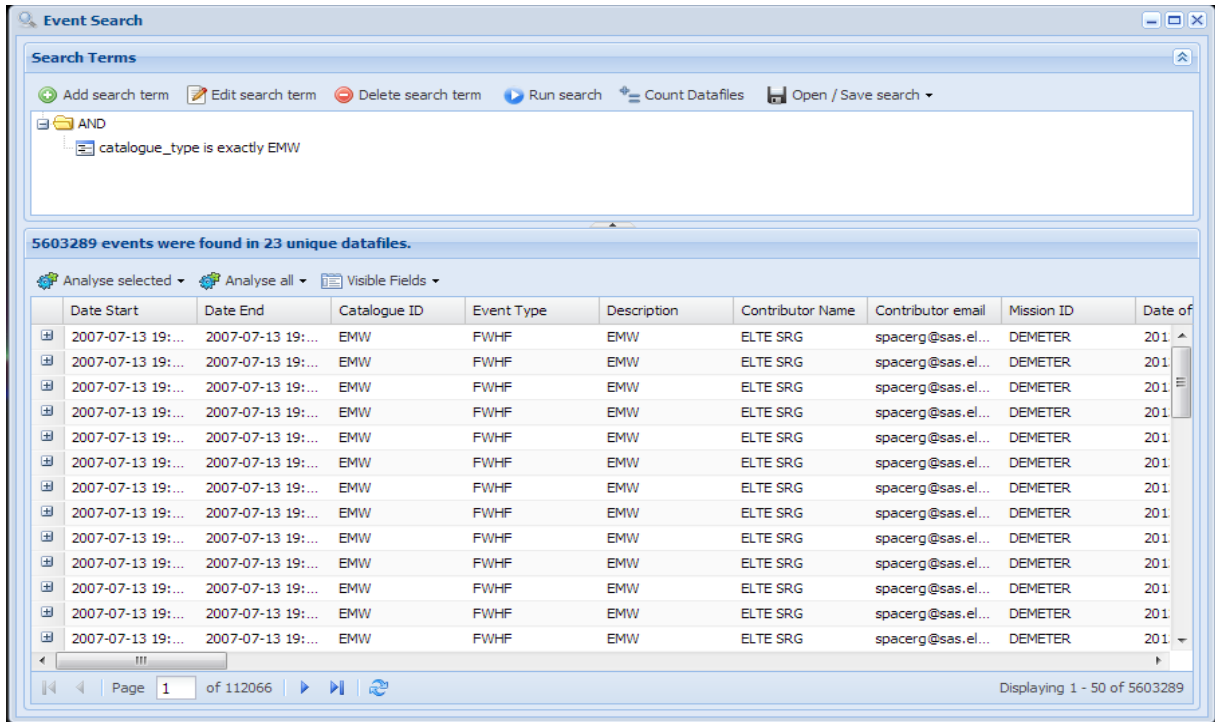

The screenshot shows the 'Event Search' window with the following search criteria: 'catalogue\_type is exactly AGW'. The results table displays 13 rows of data, including Date Start, Date End, Catalogue ID, Event Type, Description, Contributor Name, Contributor email, Mission ID, and Date of. The interface also shows '262 events were found in 163 unique datafiles.' and a pagination bar at the bottom indicating 'Page 1 of 6' and 'Displaying 1 - 50 of 262'.

### 1.2.2 Electromagnetic Waves

EMW catalogue consist 5603289 events as been found in 23 data files from DEMETER satellite as illustrated on figure 2.

Fig.2